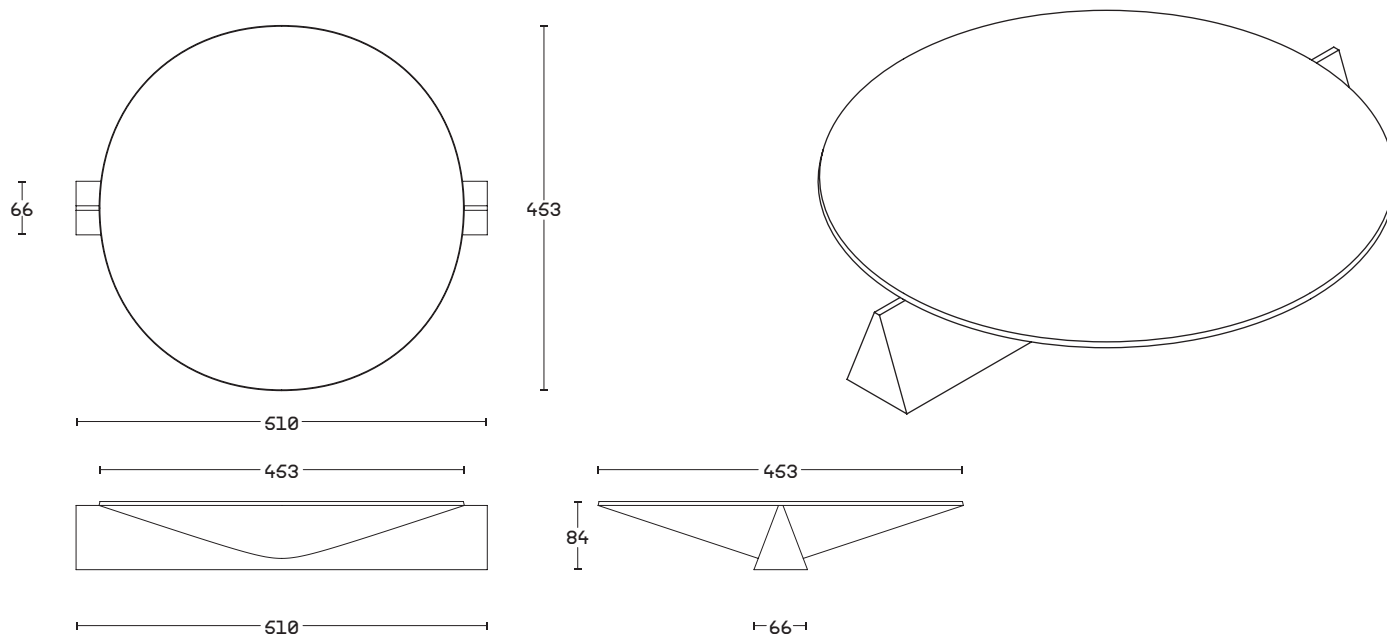

PULKRA

WWW.PULKRA.IT

COMPAGE TRAY XL
BY MARTINELLI VENEZIA

MADE WITH ACRON®

SKU

CMPG. TXL

MISURE/SIZE

51 X 45 X H. 8,5