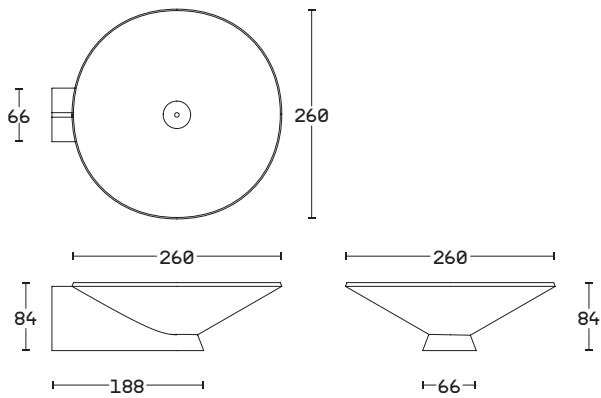

# PULKRA

WWW.PULKRA.IT

COMPAGE TRAY SMALL  
BY MARTINELLI VENEZIA

MADE WITH ACRON®

SKU

CMPG.TS

MISURE/SIZE

28,5 X 26 X H. 8,5