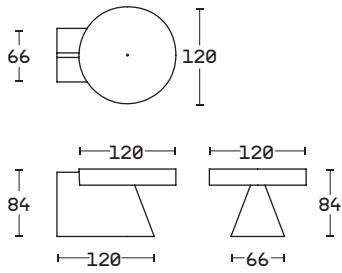

PULKRA

WWW.PULKRA.IT

COMPAGE INCENSE BURNER
BY MARTINELLI VENEZIA

MADE WITH ACRON®

SKU

CMPG.IB

MISURE/SIZE

15 X 12 X H. 8