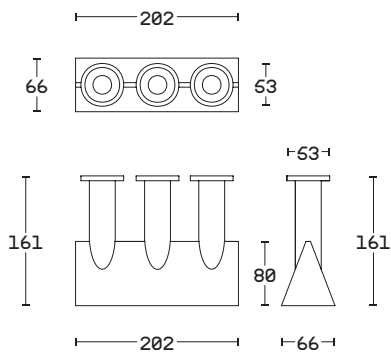

PULKRA

WWW.PULKRA.IT

COMPAGE CANDLE HOLDER
BY MARTINELLI VENEZIA

MADE WITH ACRON®

SKU

CMPG.CH

MISURE/SIZE

7 X 20 X H. 16