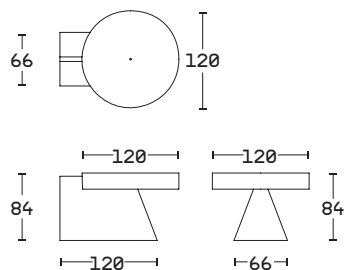

PULKRA

WWW.PULKRA.IT

COMPAGNE FULL SET
BY MARTINELLI VENEZIA

MADE WITH ACRON®

SKU

CMPG.IB - CMPG.CH

MISURE/SIZE

CMPG.IB 15 X 12 X H. 8
CMPG.CH 7 X 20 X H. 16

FINITURE/ FINISHES

BLACK , WHITE , ORIGIN , SOUL , RED , DESIRE , HOPE
MEMORY , TIME , PURE , MIND , LIFE

PESO/WEIGHT

CMPG.IB 1,2 KG
CMPG.CH 2,1 KG

BLACK

WHITE

ORIGIN
NCS S 0530-G80Y

SOUL
RAL 1018

SKU

CMPG.TXL - CMPG.TS

MISURE/SIZE

CMPG.TXL 51 X 45 X H. 8,5
CMPG.TS 28,5 X 26 X H. 8,5

FINITURE/ FINISHES

NERO/BLACK
BIANCO/WHITE

PESO/WEIGHT

CMPG.TXL 8 KG
CMPG.TS 3 KG