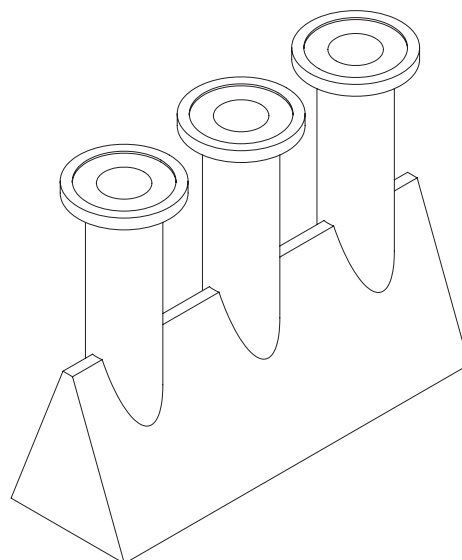

PULKRA

WWW.PULKRA.IT

COMPAGNE FULL SET
BY MARTINELLI VENEZIA

MADE WITH ACRON®

SKU

CMPG.IB - CMPG.CH

MISURE/SIZE

CMPG.IB 15 X 12 X H. 8
CMPG.CH 7 X 20 X H. 16

FINITURE/ FINISHES

BLACK , WHITE , ORIGIN , SOUL , RED , DESIRE , HOPE
MEMORY , TIME , PURE , MIND , LIFE

PESO/WEIGHT

CMPG.IB 1,2 KG
CMPG.CH 2,1 KG

BLACK

WHITE

ORIGIN
NCS S 0530-G80Y

SOUL
RAL 1018

SKU

CMPG.TXL - CMPG.TS

MISURE/SIZE

CMPG.TXL 51 X 45 X H. 8,5
CMPG.TS 28,5 X 26 X H. 8,5

FINITURE/ FINISHES

NERO/BLACK
BIANCO/WHITE

PESO/WEIGHT

CMPG.TXL 8 KG
CMPG.TS 3 KG