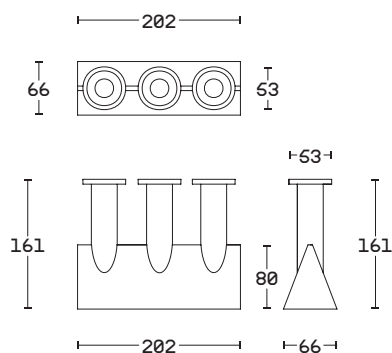

PULKRA

WWW.PULKRA.IT

COMPAGNE FULL SET
BY MARTINELLI VENEZIA

MADE WITH ACRON®

SKU

CMPG.IB - CMPG.CH

MISURE/SIZE

CMPG.IB 15 X 12 X H. 8
CMPG.CH 7 X 20 X H. 16

FINITURE/ FINISHES

BLACK , WHITE , ORIGIN , SOUL , RED , DESIRE , HOPE
MEMORY , TIME , PURE , MIND , LIFE

PESO/WEIGHT

CMPG.IB 1,2 KG
CMPG.CH 2,1 KG

BLACK

WHITE

ORIGIN
NCS S 0530-G80Y

SOUL
RAL 1018

SKU

CMPG.TXL - CMPG.TS

MISURE/SIZE

CMPG.TXL 51 X 45 X H. 8,5
CMPG.TS 28,5 X 26 X H. 8,5

FINITURE/ FINISHES

NERO/BLACK
BIANCO/WHITE

PESO/WEIGHT

CMPG.TXL 8 KG
CMPG.TS 3 KG