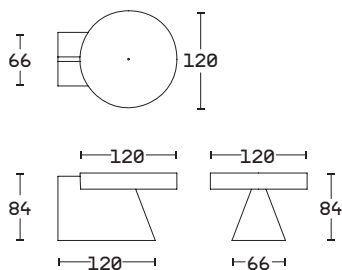

PULKRA

WWW.PULKRA.IT

COMPAGE FULL SET
BY MARTINELLI VENEZIA

MADE WITH ACRON®

SKU

CMPG.IB - CMPG.CH

MISURE/SIZE

CMPG.IB 15 X 12 X H. 8
CMPG.CH 7 X 20 X H. 16

FINITURE/ FINISHES

NERO/BLACK
BIANCO/WHITE

PESO/WEIGHT

CMPG.IB 1,2 KG
CMPG.CH 2,1 KG

SKU

CMPG.TXL - CMPG.TS

MISURE/SIZE

CMPG.TXL 51 X 45 X H. 8,5
CMPG.TS 28,5 X 26 X H. 8,5