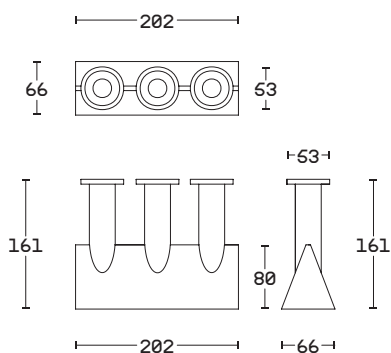

PULKRA

WWW.PULKRA.IT

COMPAGE FULL SET
BY MARTINELLI VENEZIA

MADE WITH ACRON®

SKU

CMPG.IB - CMPG.CH

MISURE/SIZE

CMPG.IB 15 X 12 X H. 8
CMPG.CH 7 X 20 X H. 16

FINITURE/ FINISHES

NERO/BLACK
BIANCO/WHITE

PESO/WEIGHT

CMPG.IB 1,2 KG
CMPG.CH 2,1 KG

SKU

CMPG.TXL - CMPG.TS

MISURE/SIZE

CMPG.TXL 51 X 45 X H. 8,5
CMPG.TS 28,5 X 26 X H. 8,5